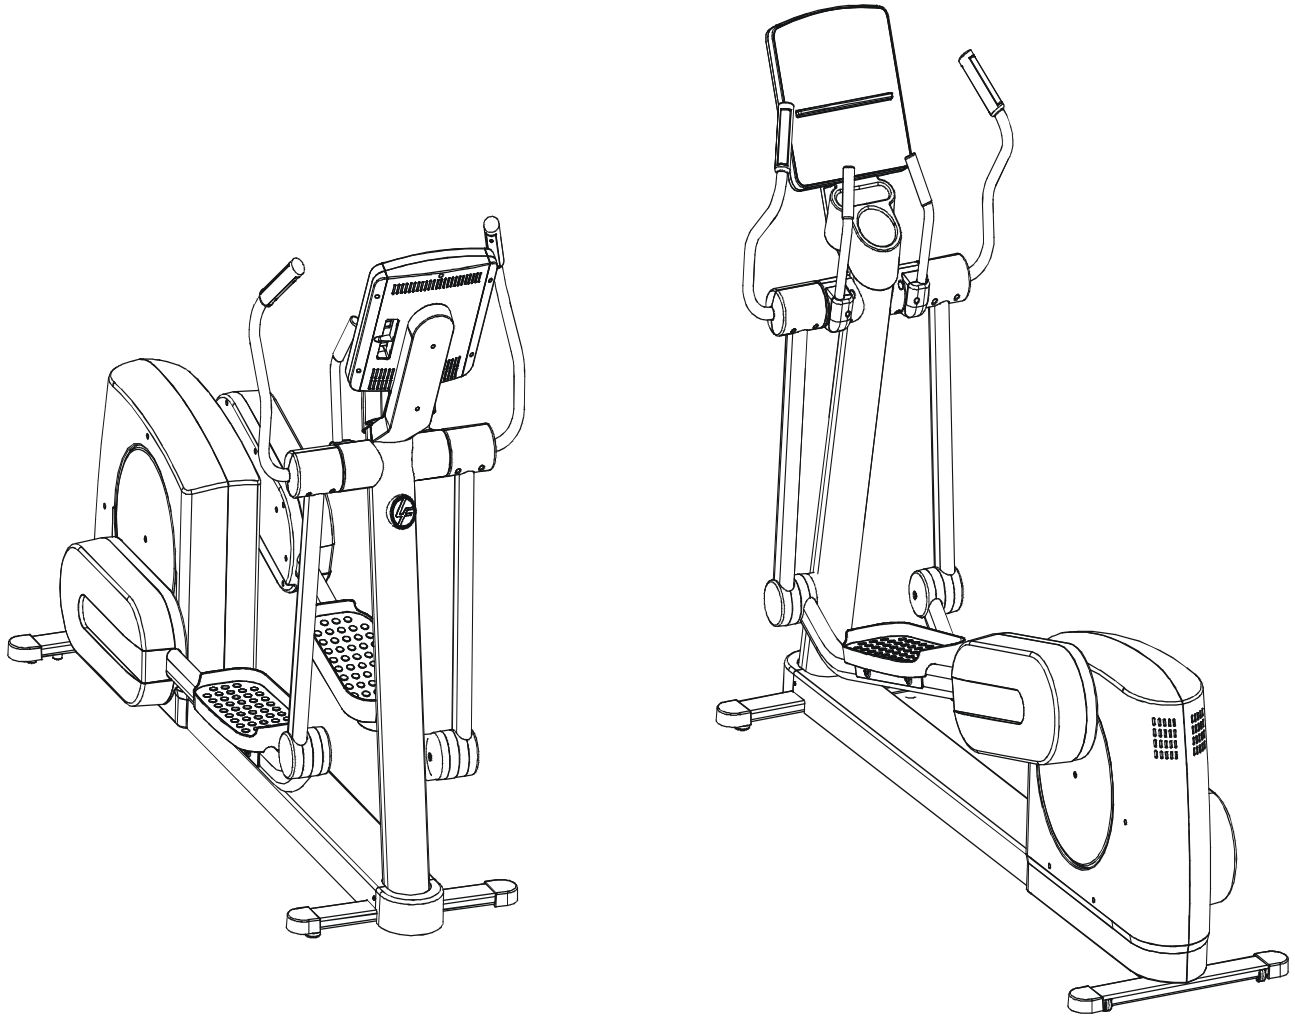

LifeFitness

ARCTIC SILVER CROSS TRAINER 95XEZ-0XXX-04

Customer Support Services PARTS MANUAL

rev 31 Jul 2008

	Page
Miscellaneous	3
Console Support and Deadshaft Covers	4
Handlebars and Bullhorns	5
Console and Related Components	6
Upper Frame Hardware	7
Rocker Arms and Pedal Levers	8
Crank Cover and Lower Caps	9
Lower Frame Shrouds and Hardware	10
Pedal Lever Assembly Components	11
PCB, Battery, Reed Switch & Bracket	12
Bearing-Insert Assembly – AK62-00299-0000	13
Crank Arm Pulley Assembly	14
Drive Module	15
Drive Module Hardware	16
Cables	17

Description	Part No.
OPERATION MANUAL	M051-00K62-A150
TOUCH UP PAINT: SPRAY CAN .5 OZ BOTTLE W/APPLICATOR .33 OZ PEN	0017-00008-0204 0017-00008-0205 0017-00008-0206
SERVICE MANUAL	M051-00K62-A060
PLUG IN OPTION 120/60	GK62-00002-0018
PLUG IN OPTION 240/50 UK	GK62-00002-0019
PLUG IN OPTION 240v AUS	GK62-00002-0020
PLUG IN OPTION 230/50 CONT	GK62-00002-0021
POWER CABLE W/BRACKET ASSY. ASSEMBLY CONSISTS OF: 1) COAX CABLE 2) POWER EZTENSION CABLE 3) ACCESS PANEL BRACKET 4) F TYPE CONNECTOR 5) PLASTIC GROMMET (QTY. 2)	AK62-00210-0000 AK32-00020-0002 AK32-00078-0001 OK62-01179-0001 0017-00021-2846 0017-00042-0754
HARDWARE BAG	AK62-00152-0001

The 95XEZ is a combination of the attachable LCD TV (LCDXEZ-XXXX-01) and the (95XWEZ-XXXX-04) base unit. It comes equipped with both Life Pulse sensors and Telemetry for reading Heart Rate.

Console Support
AK62-00123-0000
Console Support Cap
OK62-01030-0000
Console Support
Shroud
OK62-01023-0000